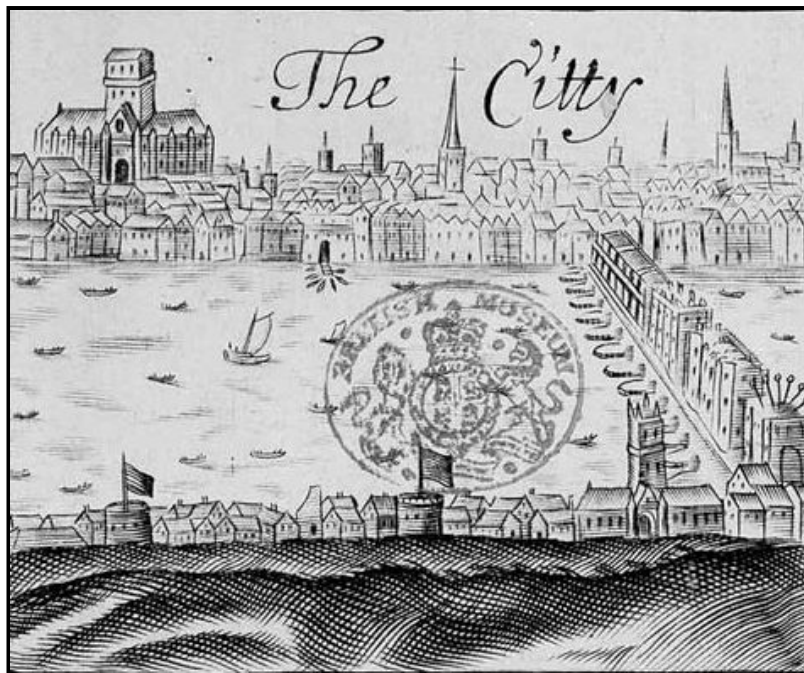

Primary Sources of the Civil War

This cartoon was drawn in 1647 after the first round of fighting of the Civil War had ended. Parliament had arrested the King. The cartoon is describing the world at that time:

1. What can you see in this image?
2. Can you label which things seem odd?
3. What do you think the artist is trying to say about the Civil War?
4. Why do you think the artist drew this?

This image was drawn in 1643 and was one of several pictures which showed events of the Civil War:

1. What can you see in this picture?
2. What does it tell you about the army in 1643?
3. What does it tell you about 1643 in general?

This picture is of London and was drawn in 1643:

1. What can you see in this picture?
2. What material do you think the buildings are made from? Do you think they are all made from the same material?
3. What do you think London was like in 1643 from this picture?
4. How does London in 1643 compare to London in 2021? (see below a picture of the same view in 2021)